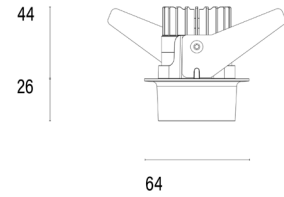

101 06 000301.023

Model

Name	Mono 060 Type 3
Finish	Structured Black
Area	Indoor / Outdoor

System

Power (Luminaire)	6.8W
Power (System)	8W
Voltage	240V-AC
Optics	Rotationally Symmetrical Direct 40°
Colour Temperature	2700°K
Luminous Flux	626lm
TM30	Rf95 Rg103
CRI	Ra98
Lumen Maintenance	L90 B10 50000hrs
Chromacity	<3 McAdam Step Ellipse
Articulation	Fixed
Cut-Out	Round 55mm x 75mm Depth
Ingress Protection	IP44
Control Device	Remote DALI (Included)
Class	III